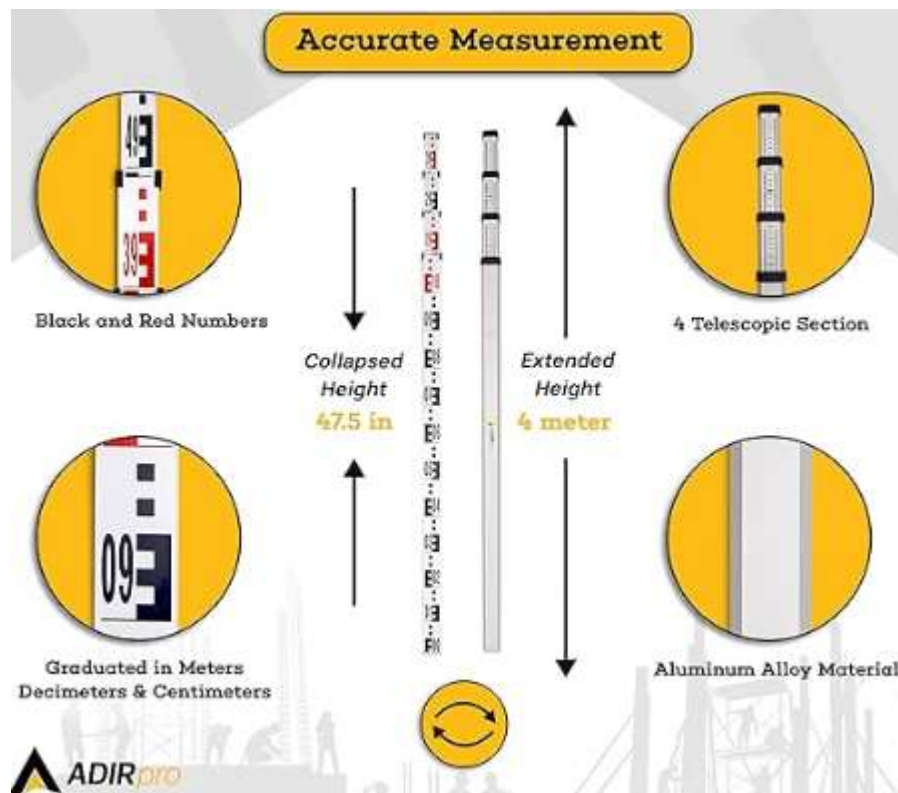

HIGH QUALITY GRADE ROD

Accurate Measurement

OUR PROFESSIONAL GRADE ROD FEATURES

Extendable

Three telescopic sections that can be adjusted to reach up to 3 meters.

Easy Grip

Rectangular design for easy handling.

Portable/Lightweight

High-quality durable aluminum alloy material.

Dual Sided

The backside scale is excellent for achieving overall height.

A DEPENDABLE GRADE ROD FOR ENGINEERS AND CONTRACTORS

ADIRpro